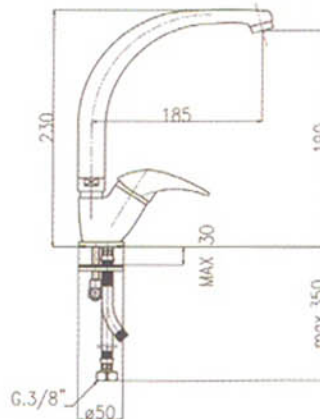

Monocomando vasca esterno
Single-lever bath mixer

	cromo chrome
1064	00
€	

Monocomando doccia esterno
Single-lever shower mixer

	cromo chrome
1069	00
€	

Monocomando bordo vasca
Bath edge single-lever mixer

	cromo chrome
1052	00
€	

Monocomando lavello con bocca girevole pesante fusa,
interasse 185 mm
Single-lever sink mixer with heavy cast swivel spout,
185 mm connection

	cromo chrome
1079-185	00
€	