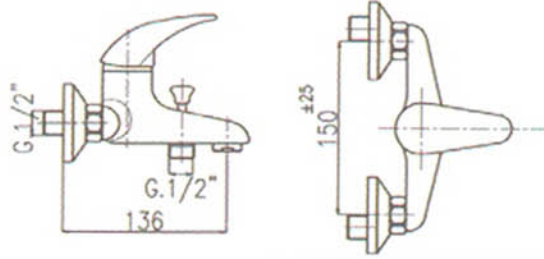

Monocomando vasca esterno
Single-lever bath mixer

	cromo chrome
1064	00
€	

Monocomando doccia esterno
Single-lever shower mixer

	cromo chrome
1069	00
€	

Monocomando bordo vasca
Bath edge single-lever mixer

	cromo chrome
1052	00
€	

Monocomando lavello con bocca girevole pesante fusa,
interasse 185 mm
Single-lever sink mixer with heavy cast swivel spout,
185 mm connection

	cromo chrome
1079-185	00
€	