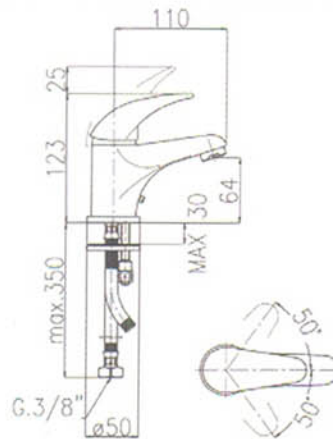

Monocomando vasca esterno
Single-lever bath mixer

	cromo chrome
1064	00
€	

Monocomando doccia esterno
Single-lever shower mixer

	cromo chrome
1069	00
€	

Monocomando bordo vasca
Bath edge single-lever mixer

	cromo chrome
1052	00
€	

Monocomando lavello con bocca girevole pesante fusa,
interasse 185 mm
Single-lever sink mixer with heavy cast swivel spout,
185 mm connection

	cromo chrome
1079-185	00
€	