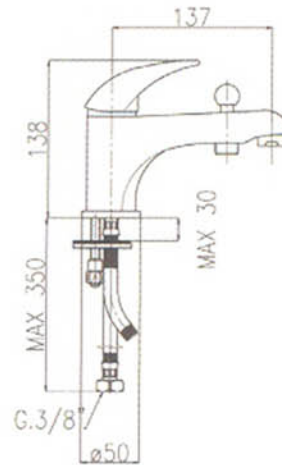

Monocomando vasca esterno
Single-lever bath mixer

	cromo chrome
1064	00
€	

Monocomando doccia esterno
Single-lever shower mixer

	cromo chrome
1069	00
€	

Monocomando bordo vasca
Bath edge single-lever mixer

	cromo chrome
1052	00
€	

Monocomando lavello con bocca girevole pesante fusa,
interasse 185 mm
Single-lever sink mixer with heavy cast swivel spout,
185 mm connection

	cromo chrome
1079-185	00
€	