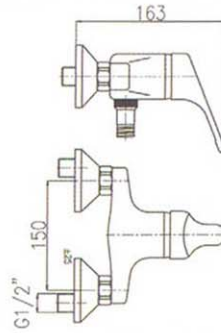

Single-lever bath mixer

0108

Chrome  
00

Single-lever shower mixer

0140

Chrome  
00

Single-lever basin mixer without pop-up waste with chain holder

0112

Chrome  
00

Single-lever sink mixer with tubular swivel spout

2470

Chrome  
00

Single-lever sink mixer with swivel spout

2420

Chrome  
00