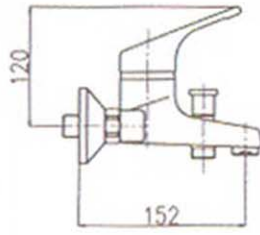

Single-lever bath mixer

0108

Chrome  
00

Single-lever shower mixer

0140

Chrome  
00

Single-lever basin mixer without pop-up waste with chain holder

0112

Chrome  
00

Single-lever sink mixer with tubular swivel spout

2470

Chrome  
00

Single-lever sink mixer with swivel spout

2420

Chrome  
00