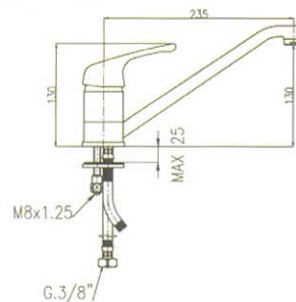

Chrome  
00

Single-lever sink mixer with tubular swivel spout

2470

Chrome  
00

Single-lever sink mixer with swivel spout

2420

Chrome  
00