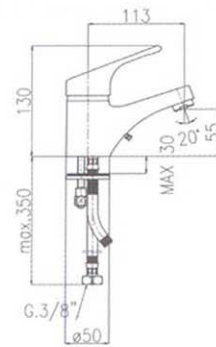

Single-lever bath mixer

0108

Chrome  
00

Single-lever shower mixer

0140

Chrome  
00

Single-lever basin mixer without pop-up waste with chain holder

0112

Chrome  
00

Single-lever sink mixer with tubular swivel spout

2470

Chrome  
00

Single-lever sink mixer with swivel spout

2420

Chrome  
00