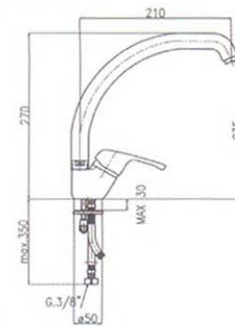

Single-lever bath mixer

0108

Chrome  
00

Single-lever shower mixer

0140

Chrome  
00

Single-lever basin mixer without pop-up waste with chain holder

0112

Chrome  
00

Single-lever sink mixer with tubular swivel spout

2470

Chrome  
00

Single-lever sink mixer with swivel spout

2420

Chrome  
00