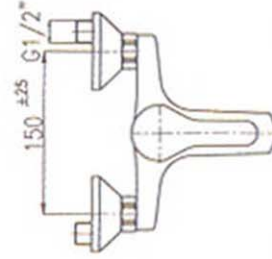

Single-lever bath mixer

0108

Chrome  
00

Single-lever shower mixer

0140

Chrome  
00

Single-lever basin mixer without pop-up waste with chain holder

0112

Chrome  
00

Single-lever sink mixer with tubular swivel spout

2470

Chrome  
00

Single-lever sink mixer with swivel spout

2420

Chrome  
00