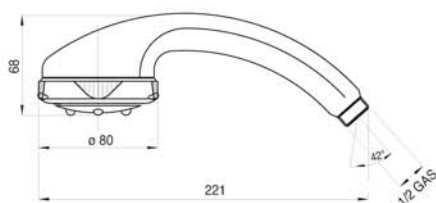

B00082 MISTIC

- Doccia Mistic cinque getti autopulente
- Five functions Mistic handshower - Easy-Clean spray pattern

Standard   Box   Blister

030	cromo/chrome
130	cromo-oro/chr.gold