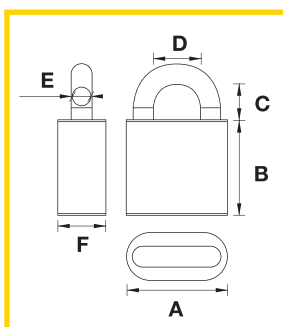

- A/30
- B/27
- C/16
- D/15
- E/5
- F/13

- A/30
- B/27
- C/32
- D/15
- E/5
- F/13

<b>YE1/30/115/1</b>	Body material : <b>Brass/Natural</b>	No. of padlocks : <b>1</b>
	Shackle material : <b>Hardened Steel</b>	No. of keys : <b>3</b>
Packing : 		Security grading : <b>No Rating</b>
		Corrosion rating : <b>Indoor</b>

- A/30
- B/27
- C/47
- D/15
- E/5
- F/13

- A/40
- B/33
- C/22
- D/21
- E/6
- F/14

<b>YE1/30/147/1</b>	Body material : <b>Brass/Natural</b>	No. of padlocks : <b>1</b>
	Shackle material : <b>Hardened Steel</b>	No. of keys : <b>3</b>
Packing : 		Security grading : <b>No Rating</b>
		Corrosion rating : <b>Indoor</b>