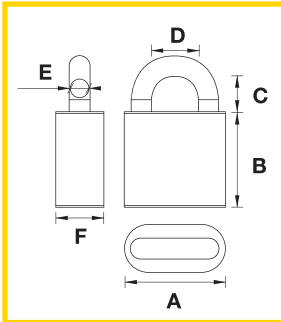

- A/40
- B/33
- C/40
- D/21
- E/6
- F/14

- A/40
- B/33
- C/52
- D/21
- E/6
- F/14

<b>YE1/40/140/1</b>	Body material : <b>Brass/Natural</b>	No. of padlocks : <b>1</b>
	Shackle material : <b>Hardened Steel</b>	No. of keys : <b>3</b>
Security grading : <b>No Rating</b>		
Corrosion rating : <b>Indoor</b>		

Packing : x1

- A/50
- B/39
- C/26
- D/26
- E/8
- F/16

- A/50
- B/39
- C/66
- D/26
- E/8
- F/16

<b>YE1/50/126/1</b>	Body material : <b>Brass/Natural</b>	No. of padlocks : <b>1</b>
	Shackle material : <b>Hardened Steel</b>	No. of keys : <b>3</b>
Security grading : <b>No Rating</b>		
Corrosion rating : <b>Indoor</b>		