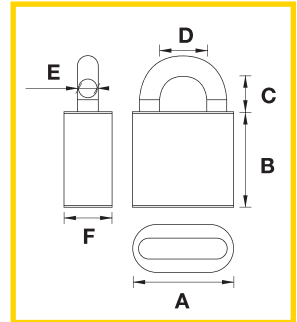

Packing : x1

<b>YE1/40/152/1</b>	Body material : <b>Brass/Natural</b>	No. of padlocks : <b>1</b>
	Shackle material : <b>Hardened Steel</b>	No. of keys : <b>3</b>
Security grading : <b>No Rating</b>		
Corrosion rating : <b>Indoor</b>		

Packing : x1

- A/50
- B/39
- C/26
- D/26
- E/8
- F/16

- A/50
- B/39
- C/66
- D/26
- E/8
- F/16

<b>YE1/50/126/1</b>	Body material : <b>Brass/Natural</b>	No. of padlocks : <b>1</b>
	Shackle material : <b>Hardened Steel</b>	No. of keys : <b>3</b>
Security grading : <b>No Rating</b>		
Corrosion rating : <b>Indoor</b>		