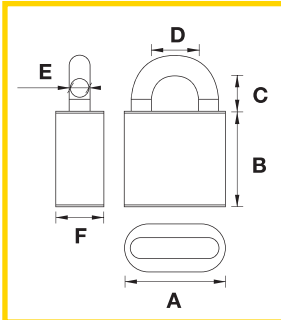

- A/60
- B/45
- C/32
- D/31
- E/10
- F/19