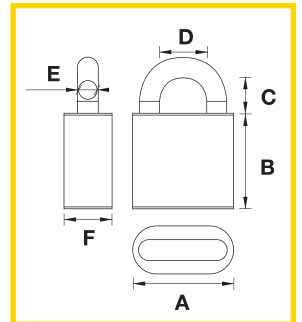

- A/30
- B/27
- C/32
- D/15
- E/5
- F/13

YE1/30/115/1	Body material : Brass/Natural	No. of padlocks : 1
	Shackle material : Hardened Steel	No. of keys : 3
Packing : 		Security grading : No Rating
		Corrosion rating : Indoor

YE1/30/132/1	Body material : Brass/Natural	No. of padlocks : 1
	Shackle material : Hardened Steel	No. of keys : 3
Packing : 		Security grading : No Rating
		Corrosion rating : Indoor