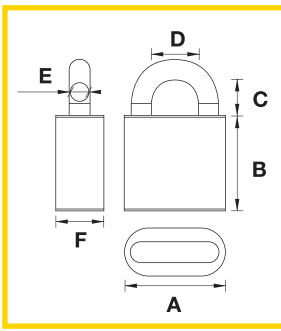

- A/40
- B/33
- C/40
- D/21
- E/6
- F/14