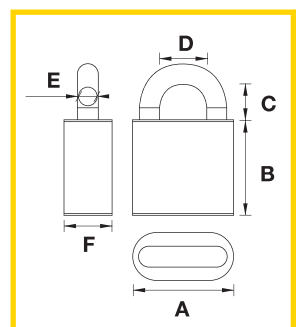

- A/30
- B/27
- C/16
- D/15
- E/5
- F/13

- A/30
- B/27
- C/32
- D/15
- E/5
- F/13

<b>YE1/30/115/1</b>	Body material : <b>Brass/Natural</b>	No. of padlocks : <b>1</b>
	Shackle material : <b>Hardened Steel</b>	No. of keys : <b>3</b>
Packing : 		Security grading : <b>No Rating</b>
		Corrosion rating : <b>Indoor</b>

- A/30
- B/27
- C/47
- D/15
- E/5
- F/13

- A/40
- B/33
- C/22
- D/21
- E/6
- F/14

<b>YE1/30/147/1</b>	Body material : <b>Brass/Natural</b>	No. of padlocks : <b>1</b>
	Shackle material : <b>Hardened Steel</b>	No. of keys : <b>3</b>
Packing : 		Security grading : <b>No Rating</b>
		Corrosion rating : <b>Indoor</b>