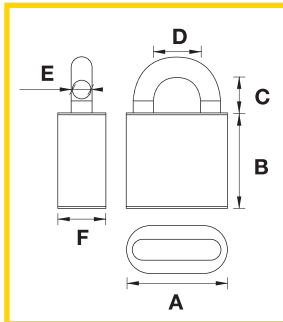

# Essential Series

The Essential Series offer basic security performance for indoor and general daily applications. The series come with comprehensive body and shackle sizes.

All dimensions in mm

- A/21
- B/20
- C/11
- D/11
- E/3
- F/11

- A/25
- B/24
- C/14
- D/13
- E/4
- F/12

<b>YE1/20/111/1</b>	Body material : <b>Brass/Natural</b>	No. of padlocks : <b>1</b>
	Shackle material : <b>Steel</b>	No. of keys : <b>3</b>
Packing : 		Security grading : <b>No Rating</b>
		Corrosion rating : <b>Indoor</b>