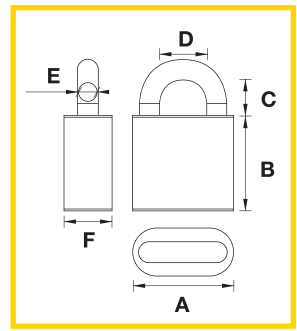

- A/40
- B/33
- C/52
- D/21
- E/6
- F/14

YE1/40/140/1	Body material : Brass/Natural	No. of padlocks : 1
	Shackle material : Hardened Steel	No. of keys : 3
Security grading : No Rating		
Corrosion rating : Indoor		

Packing : x1

YE1/40/152/1	Body material : Brass/Natural	No. of padlocks : 1
	Shackle material : Hardened Steel	No. of keys : 3
Security grading : No Rating		
Corrosion rating : Indoor		

Packing : x1