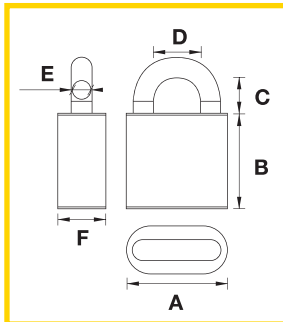

- A/30
- B/27
- C/16
- D/15
- E/5
- F/13