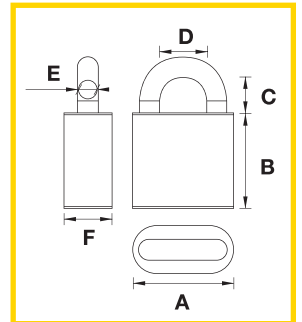

# Essential Series

The Essential Series offer basic security performance for indoor and general daily applications. The series come with comprehensive body and shackle sizes.

All dimensions in mm

- A/21
- B/20
- C/11
- D/11
- E/3
- F/11

- A/25
- B/24
- C/14
- D/13
- E/4
- F/12

<b>YE1/20/111/1</b>	Body material : <b>Brass/Natural</b>	No. of padlocks : <b>1</b>
	Shackle material : <b>Steel</b>	No. of keys : <b>3</b>
Packing : 		Security grading : <b>No Rating</b>
		Corrosion rating : <b>Indoor</b>