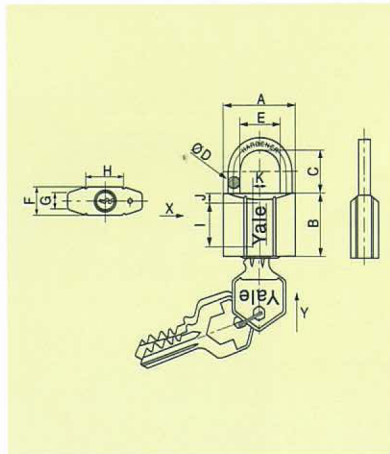

140 Series

BRASS PADLOCKS

140

Features

- Hardened steel shackle
- Pin tumbler security mechanism
- Dual locking levers
- Excellent security and durability
- Anti-Sawing, Anti-Rust and Anti-Picking

Packaging

- Box
- Visual

Model No.	Pins		A	B	C	D	E	F	G	H	I	J	K
140.25	4	inch	31/32	1-1/32	9/16	5/32	17/32	13/32	9/32	3/8	17/32	9/32	7/32
		mm	25	27	14	4	14	10	8	10	14	8	5
140.30	4	inch	1-3/16	15/32	11/16	3/16	5/8	15/32	3/8	7/16	5/8	11/32	1/4
		mm	30	29	17	5	16	12	10	11	15	8	6
140.40	5	inch	1-9/16	1-5/16	29/32	1/4	7/8	9/16	13/32	9/16	11/16	11/32	9/32
		mm	40	33	23	6	22	14	10	15	18	9	7
140.50	5	inch	1-31/32	1-9/16	1-3/32	5/16	1-3/32	5/8	7/16	23/32	15/16	13/32	3/8
		mm	50	40	28	8	28	16	11	18	23	10	9
140.60	5	inch	2-3/8	1-13/16	1-13/32	3/8	1-5/16	23/32	19/32	13/16	1-3/32	7/16	7/16
		mm	60	46	36	10	34	18	15	21	28	11	11