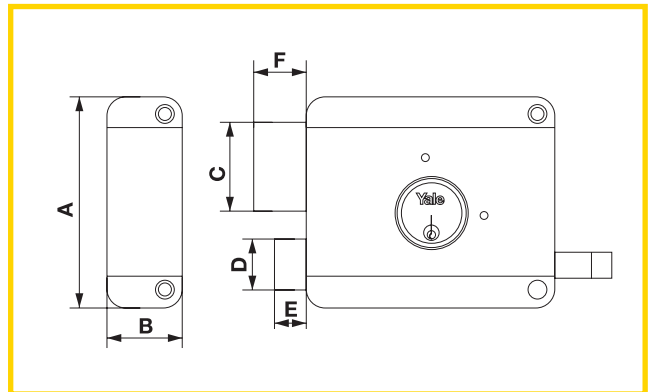

## Italian Range

Remarks for finishes:  
SN – Satin nickel

All dimensions in mm

61000601P / 61000602P	Hand of the Door :	Finish :
	Right / Left	SN

A/85

B/30

C/36

D/20

E/13

F/21

62000601P / 62000602P	Hand of the Door :	Finish :
	Right / Left	SN

A/85

B/30

C/36

D/20

E/13

## Product Specification

- **Standard :** EN12209 : 2003
- **Testing Cycles :** 100,000 cycles
- **Materials :**
  - Latch / Bolt - Brass
  - Strike - Steel
  - Lock Case - Steel
- **Backset :** 60mm
- **Door Thickness :** 35 ~ 55mm
- **Function :** Entrance
- **Bolt :** 3 - throw dead bolt
- **No. of Keys :** 3 pcs of nickel - plated brass keys