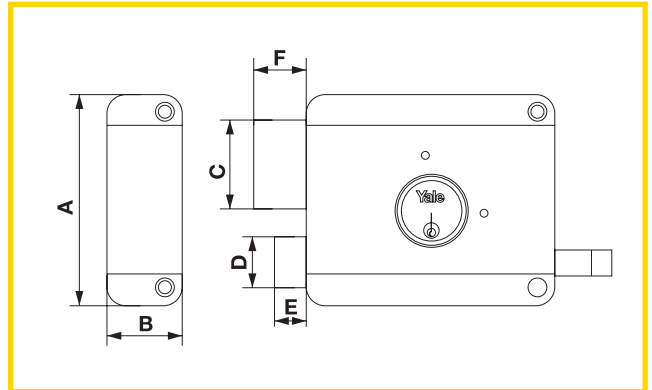

## Italian Range

Remarks for finishes:  
SN – Satin nickel

All dimensions in mm

61000601P / 61000602P	Hand of the Door :	Finish :
	Right / Left	SN

A/85

B/30

C/36

D/20

E/13

F/21

62000601P / 62000602P	Hand of the Door :	Finish :
	Right / Left	SN

A/85

B/30

C/36

D/20

E/13

## Product Specification

- **Standard :** EN12209 : 2003
- **Testing Cycles :** 100,000 cycles
- **Materials :**
  - Latch / Bolt - Brass
  - Strike - Steel
  - Lock Case - Steel
- **Backset :** 60mm
- **Door Thickness :** 35 ~ 55mm
- **Function :** Entrance
- **Bolt :** 3 - throw dead bolt
- **No. of Keys :** 3 pcs of nickel - plated brass keys