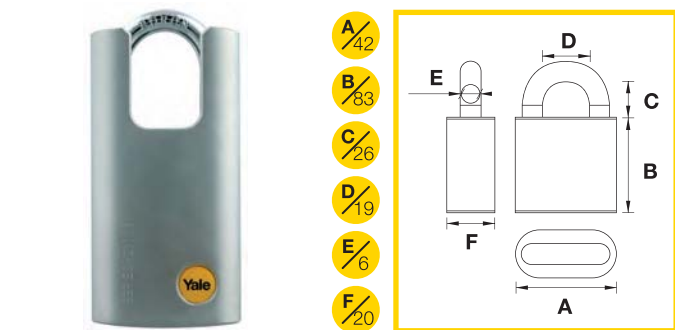

- A/42
- B/83
- C/26
- D/19
- E/6
- F/20