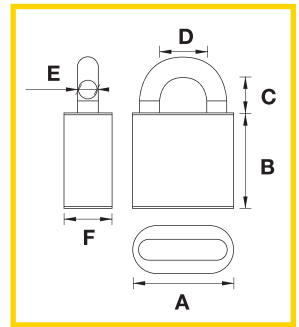

## Silver Series

All dimensions in mm

- A/41
- B/37
- C/25
- D/20
- E/7
- F/16

- A/52
- B/46
- C/26
- D/25
- E/9
- F/17

<b>Y120/40/125/1</b>	Body material : <b>Solid Brass/ Satin Chrome</b>	No. of padlocks : <b>1</b>
	Shackle material : <b>Boron Steel</b>	No. of keys : <b>3</b>
Packing :		Security grading : <b>5</b>
		Corrosion rating : <b>Outdoor</b>

<b>Y120/50/127/1 Y120/50/127/2 Y120/50/127/4</b>	Body material : <b>Solid Brass/ Satin Chrome</b>	No. of padlocks : <b>1/2/4</b>
	Shackle material : <b>Boron Steel</b>	No. of keys : <b>3/3/4</b>
Packing :		Security grading : <b>5</b>
		Corrosion rating : <b>Outdoor</b>

- A/52
- B/46
- C/63
- D/25
- E/9
- F/17

- A/62
- B/51
- C/34
- D/34
- E/10
- F/19

<b>Y120/50/163/1</b>	Body material : <b>Solid Brass/ Satin Chrome</b>	No. of padlocks : <b>1</b>
	Shackle material : <b>Boron Steel</b>	No. of keys : <b>3</b>
Packing :		Security grading : <b>4</b>
		Corrosion rating : <b>Outdoor</b>