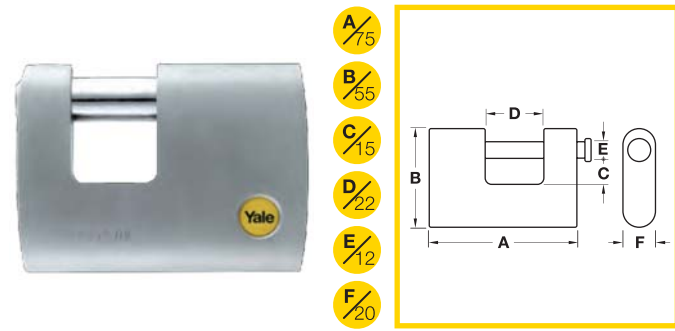

- A/75
- B/55
- C/15
- D/22
- E/12
- F/20

Y124/60/110/1	Body material : Solid Brass/ Satin Chrome	No. of padlocks : 1
	Shackle material : Boron Steel	No. of keys : 3
Security grading : 5		
Corrosion rating : Outdoor		

Y124/70/115/1	Body material : Solid Brass/ Satin Chrome	No. of padlocks : 1
	Shackle material : Boron Steel	No. of keys : 3
Security grading : 6		
Corrosion rating : Outdoor