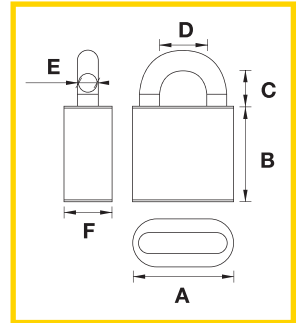

## Silver Series

All dimensions in mm

- A/41
- B/37
- C/25
- D/20
- E/7
- F/16

- A/52
- B/46
- C/26
- D/25
- E/9
- F/17

<b>Y120/40/125/1</b>	Body material : <b>Solid Brass/ Satin Chrome</b>	No. of padlocks : <b>1</b>
	Shackle material : <b>Boron Steel</b>	No. of keys : <b>3</b>
Packing :		Security grading : <b>5</b>
		Corrosion rating : <b>Outdoor</b>

<b>Y120/50/127/1 Y120/50/127/2 Y120/50/127/4</b>	Body material : <b>Solid Brass/ Satin Chrome</b>	No. of padlocks : <b>1/2/4</b>
	Shackle material : <b>Boron Steel</b>	No. of keys : <b>3/3/4</b>
Packing :		Security grading : <b>5</b>
		Corrosion rating : <b>Outdoor</b>

- A/52
- B/46
- C/63
- D/25
- E/9
- F/17

- A/62
- B/51
- C/34
- D/34
- E/10
- F/19

<b>Y120/50/163/1</b>	Body material : <b>Solid Brass/ Satin Chrome</b>	No. of padlocks : <b>1</b>
	Shackle material : <b>Boron Steel</b>	No. of keys : <b>3</b>
Packing :		Security grading : <b>4</b>
		Corrosion rating : <b>Outdoor</b>