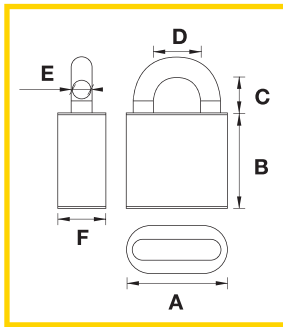

## Silver Series

All dimensions in mm

- A/41
- B/37
- C/25
- D/20
- E/7
- F/16

- A/52
- B/46
- C/26
- D/25
- E/9
- F/17

<b>Y120/40/125/1</b>	Body material : <b>Solid Brass/ Satin Chrome</b>	No. of padlocks : <b>1</b>
	Shackle material : <b>Boron Steel</b>	No. of keys : <b>3</b>
Packing :		Security grading : <b>5</b>
		Corrosion rating : <b>Outdoor</b>

- A/52
- B/46
- C/63
- D/25
- E/9
- F/17

- A/62
- B/51
- C/34
- D/34
- E/10
- F/19

<b>Y120/50/163/1</b>	Body material : <b>Solid Brass/ Satin Chrome</b>	No. of padlocks : <b>1</b>
	Shackle material : <b>Boron Steel</b>	No. of keys : <b>3</b>
Packing :		Security grading : <b>4</b>
		Corrosion rating : <b>Outdoor</b>