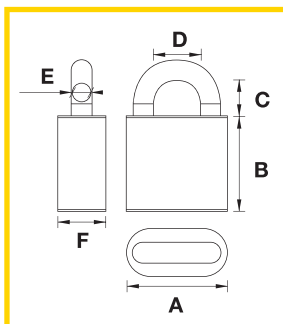

- A/71
- B/52
- C/41
- D/40
- E/11
- F/20