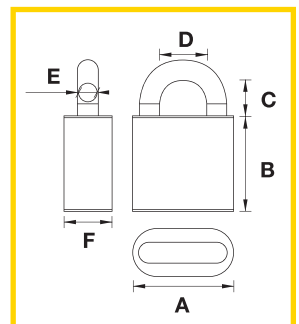

- A/51
- B/65
- C/23
- D/19
- E/7
- F/17