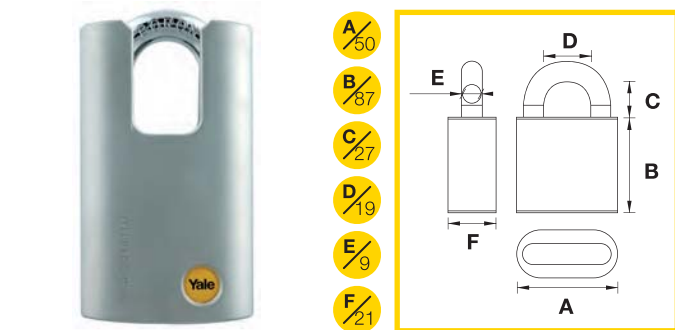

- A/50
- B/87
- C/27
- D/19
- E/9
- F/21

Y210C/38/127/1	Body material : Solid Steel/ Satin Chrome	No. of padlocks : 1
	Shackle material : Boron Steel	No. of keys : 3
Security grading : 5		
Corrosion rating : Outdoor		

Y210C/51/127/1	Body material : Solid Steel/ Satin Chrome	No. of padlocks : 1
	Shackle material : Boron Steel	No. of keys : 3
Security grading : 6		
Corrosion rating : Outdoor