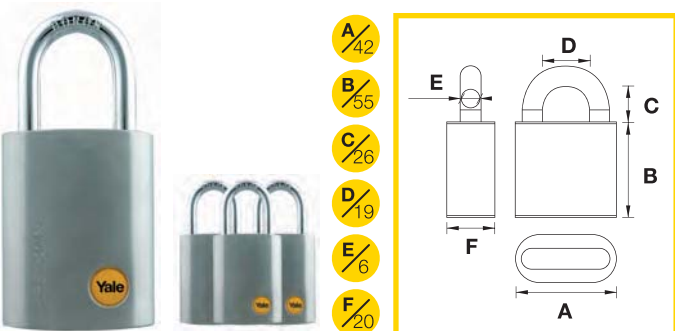

- A/42
- B/55
- C/26
- D/19
- E/6
- F/20