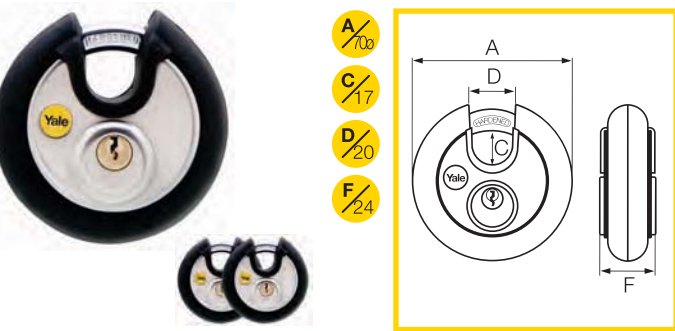

- A/70
- C/17
- D/20
- F/24

Y130/70/116/1 Y130/70/116/2	Body material : Marine Grade Stainless Steel/Natural	No. of padlocks : 1/2
	Shackle material : Steel	No. of keys : 3
Security grading : 6		
Corrosion rating : Exposed