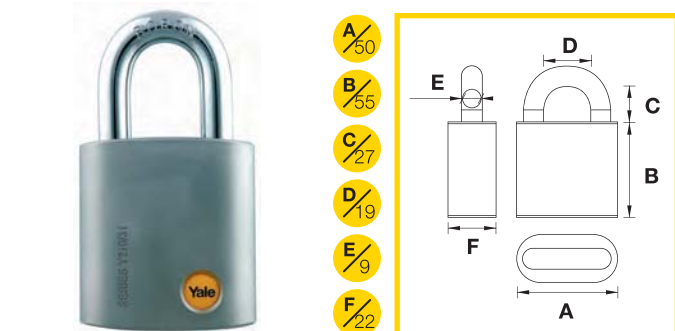

- A/50
- B/55
- C/27
- D/19
- E/9
- F/22

Y210/38/127/1 Y210/38/127/3	Body material : Solid Steel/ Satin Chrome	No. of padlocks : 1/3
	Shackle material : Boron Steel	No. of keys : 3
Security grading : 4		
Corrosion rating : Outdoor		

Y210/51/127/1	Body material : Solid Steel/ Satin Chrome	No. of padlocks : 1
	Shackle material : Boron Steel	No. of keys : 3
Security grading : 5		
Corrosion rating : Outdoor