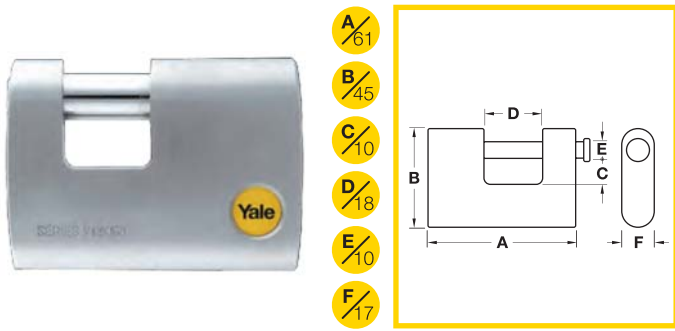

## Silver Series

All dimensions in mm

- A/41
- B/37
- C/25
- D/20
- E/7
- F/16

- A/52
- B/46
- C/26
- D/25
- E/9
- F/17

<b>Y120/40/125/1</b>	Body material : <b>Solid Brass/ Satin Chrome</b>	No. of padlocks : <b>1</b>
	Shackle material : <b>Boron Steel</b>	No. of keys : <b>3</b>
Packing :		Security grading : <b>5</b>
		Corrosion rating : <b>Outdoor</b>

<b>Y120/60/135/1</b>	Body material : <b>Solid Brass/ Satin Chrome</b>	No. of padlocks : <b>1</b>
	Shackle material : <b>Boron Steel</b>	No. of keys : <b>3</b>
Packing :		Security grading : <b>6</b>
		Corrosion rating : <b>Outdoor</b>

- A/71
- B/52
- C/41
- D/40
- E/11
- F/20

- A/51
- B/65
- C/23
- D/19
- E/7
- F/17

<b>Y120/70/141/1</b>	Body material : <b>Solid Brass/ Satin Chrome</b>	No. of padlocks : <b>1</b>
	Shackle material : <b>Boron Steel</b>	No. of keys : <b>3</b>
Packing :		Security grading : <b>6</b>
		Corrosion rating : <b>Outdoor</b>

<b>Y122/50/123/1</b>	Body material : <b>Solid Brass/ Satin Chrome</b>	No. of padlocks : <b>1</b>
	Shackle material : <b>Boron Steel</b>	No. of keys : <b>3</b>
Packing :		Security grading : <b>5</b>
		Corrosion rating : <b>Outdoor</b>