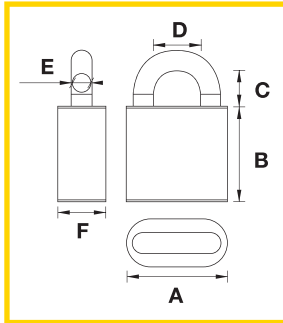

## Silver Series

All dimensions in mm

- A/41
- B/37
- C/25
- D/20
- E/7
- F/16

- A/52
- B/46
- C/26
- D/25
- E/9
- F/17

<b>Y120/40/125/1</b>	Body material : <b>Solid Brass/ Satin Chrome</b>	No. of padlocks : <b>1</b>
	Shackle material : <b>Boron Steel</b>	No. of keys : <b>3</b>
Packing :		Security grading : <b>5</b>
		Corrosion rating : <b>Outdoor</b>

<b>Y120/50/127/1 Y120/50/127/2 Y120/50/127/4</b>	Body material : <b>Solid Brass/ Satin Chrome</b>	No. of padlocks : <b>1/2/4</b>
	Shackle material : <b>Boron Steel</b>	No. of keys : <b>3/3/4</b>
Packing :		Security grading : <b>5</b>
		Corrosion rating : <b>Outdoor</b>

- A/52
- B/46
- C/63
- D/25
- E/9
- F/17

- A/62
- B/51
- C/34
- D/34
- E/10
- F/19

<b>Y120/50/163/1</b>	Body material : <b>Solid Brass/ Satin Chrome</b>	No. of padlocks : <b>1</b>
	Shackle material : <b>Boron Steel</b>	No. of keys : <b>3</b>
Packing :		Security grading : <b>4</b>
		Corrosion rating : <b>Outdoor</b>