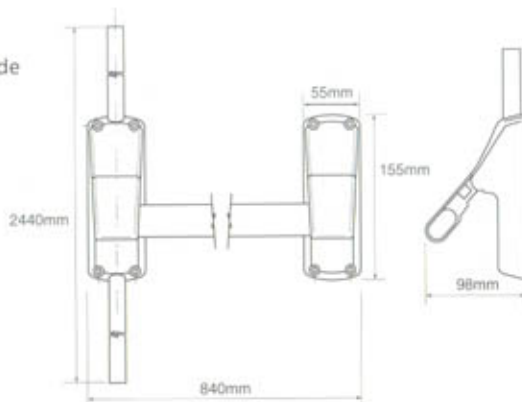

Single Panic Bolt

Yale Y801

- Suitable for outward opening doors.
- Suitable for timber and metal doors.
- Non-handed for maximum flexibility.
- Can be operated from outside with outside access device.
- Self adjusting trip action device.
- 20mm top and bottom bolt throw.