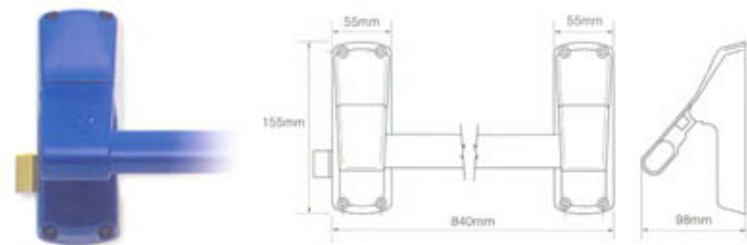

Panic Latch

Yale Y803

- Suitable for outward opening doors.
- Suitable for timber and metal doors.
- Non-handed for maximum flexibility.
- Can be operated from outside with outside access device.