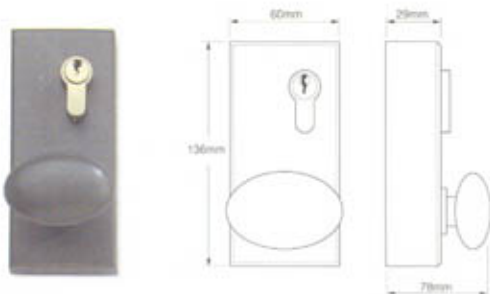

- Suitable for outward opening doors.
- Suitable for timber and metal doors.
- Non-handed for maximum flexibility.
- Can be operated from outside with outside access device.

Panic Pad Latch

Yale Y804

- Suitable for outward opening doors.
- Suitable for timber and metal doors.
- Non-handed for maximum flexibility.
- Can be operated from outside with outside access device.

Outside Access Device

Yale Y805

- Non-handed for maximum flexibility.
- Oval knob handle for easy operation.
- Suitable for use with Y801, Y802, Y803, and Y804.
- Concealed fixing.

Yale Y806

- Non-handed for maximum flexibility.
- Square style knob handle for easy operation.
- Suitable for use with Y801, Y802, Y803, and Y804.
- Concealed fixing.