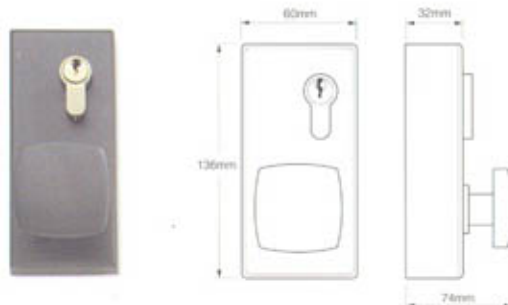

- Suitable for outward opening doors.
- Suitable for timber and metal doors.
- Non-handed for maximum flexibility.
- Can be operated from outside with outside access device.

Panic Pad Latch

Yale Y804

- Suitable for outward opening doors.
- Suitable for timber and metal doors.
- Non-handed for maximum flexibility.
- Can be operated from outside with outside access device.

Outside Access Device

Yale Y805

- Non-handed for maximum flexibility.
- Oval knob handle for easy operation.
- Suitable for use with Y801, Y802, Y803, and Y804.
- Concealed fixing.

Yale Y806

- Non-handed for maximum flexibility.
- Square style knob handle for easy operation.
- Suitable for use with Y801, Y802, Y803, and Y804.
- Concealed fixing.