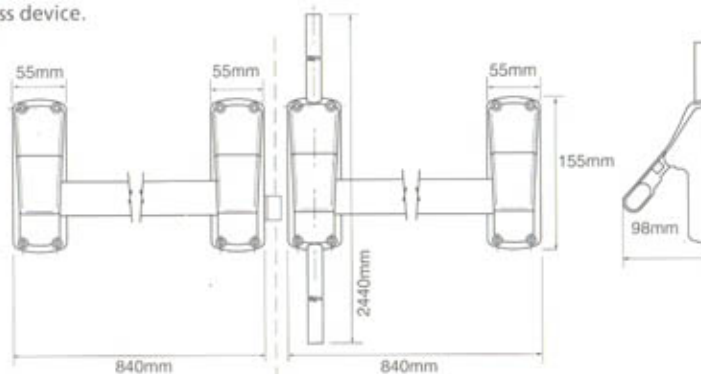

Double Rebated Panic Set

Yale Y802

- Suitable for use on double rebated outward opening doors.
- Suitable for timber and metal doors.
- Non-handed for maximum flexibility.
- Can be operated from outside with outside access device.
- Self adjusting trip action device.