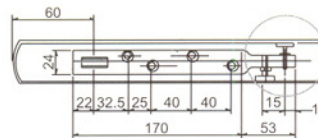

Double action floor hinge

Optional with 90° hold open

Max. opening 120°

Model	Max. Door Width (mm)	Max. Door Weight
N-818	1000(W) x 2100(H)	≤ 120 Kgs

Dimensions 297(L) x 143(W) x 48(H) mm

Fix screw
Patented no. ZL 97 2 34782.8