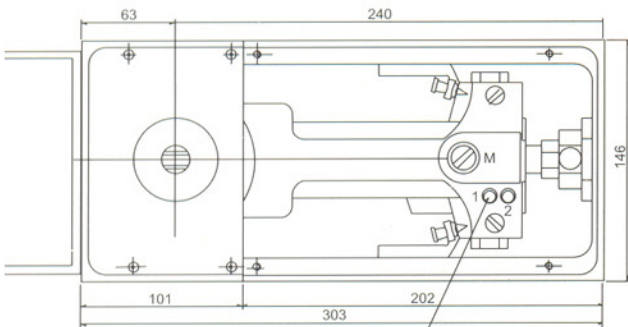

Double action floor hinge

Optional with 90° hold open

Max. opening 120°

Model	Max. Door Width (mm)	Max. Door Weight
N-818	1000(W) x 2100(H)	≤ 120 Kgs

Dimensions 297(L) x 143(W) x 48(H) mm

Fix screw
Patented no. ZL 97 2 34782.8

Adjustable closing speed