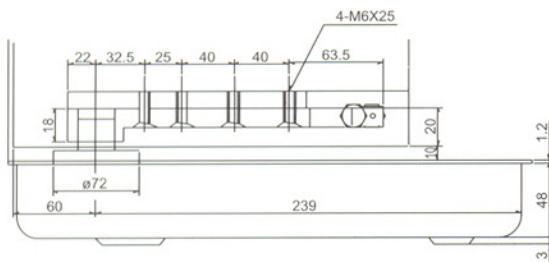

Double action floor hinge

Optional with 90° hold open

Max. opening 120°

Model	Max. Door Width (mm)	Max. Door Weight
N-818	1000(W) x 2100(H)	≤ 120 Kgs

Dimensions 297(L) x 143(W) x 48(H) mm

Fix screw
Patented no. ZL 97 2 34782.8