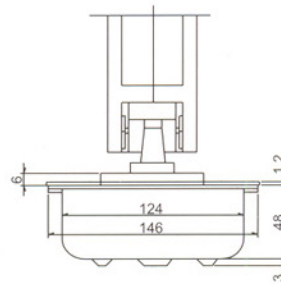

Double action floor hinge

Optional with 90° hold open

Max. opening 120°

Model	Max. Door Width (mm)	Max. Door Weight
N-818	1000(W) x 2100(H)	≤ 120 Kgs

Dimensions 297(L) x 143(W) x 48(H) mm

Fix screw
Patented no. ZL 97 2 34782.8