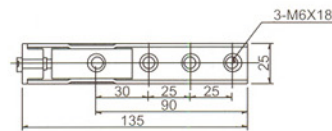

Double action floor hinge

Optional with 90° hold open

Max. opening 120°

Model	Max. Door Width (mm)	Max. Door Weight
N-818	1000(W) x 2100(H)	≤ 120 Kgs

Dimensions 297(L) x 143(W) x 48(H) mm

Fix screw
Patented no. ZL 97 2 34782.8