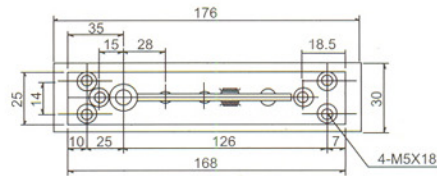

Double action floor hinge

Optional with 90° hold open

Max. opening 120°

Model	Max. Door Width (mm)	Max. Door Weight
N-818	1000(W) x 2100(H)	≤ 120 Kgs

Dimensions 297(L) x 143(W) x 48(H) mm

Fix screw
Patented no. ZL 97 2 34782.8