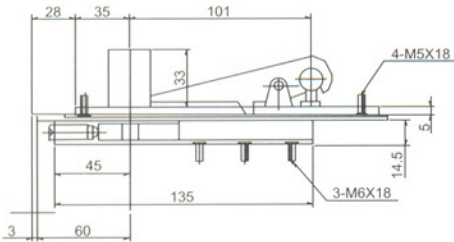

Double action floor hinge

Optional with 90° hold open

Max. opening 120°

Model	Max. Door Width (mm)	Max. Door Weight
N-818	1000(W) x 2100(H)	≤ 120 Kgs

Dimensions 297(L) x 143(W) x 48(H) mm

Fix screw
Patented no. ZL 97 2 34782.8