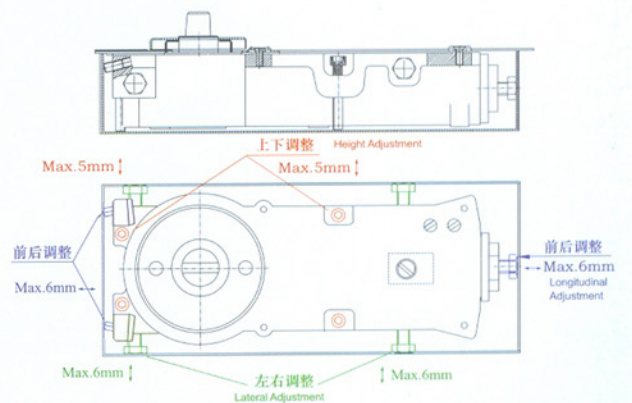

**Dimension**

262×108×51mm

**Max. Door Weight**

110kg

**Door Width**

800~1000mm

**Max. Open Degree**

116°

**Features**

Center Hung, Double Acting

With 90° Stop-Device

2 Section Speed, Adjustment Valve, Position Adjustable.

缓冲区 Backcheck Control

复位区 Back to Closed Position Area

全方位调整示意图 Adjustment Degree Diagram

注意: 调整螺丝必须旋紧! Important: Tighten the adjustment screw