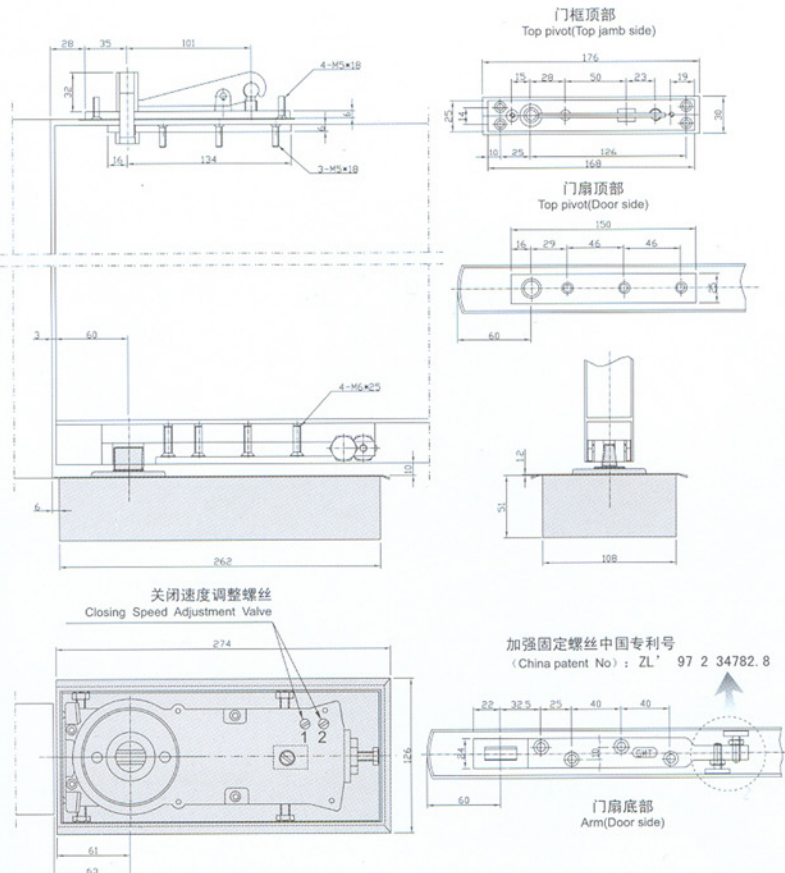

# 全方位可调型 H-555

POSITION ADJUSTABLE

**型号**

H-555

**外型尺寸**

262×108×51mm

**最大门扇承重**

110kg

**门扇适用宽度**

800~1000mm

**最大开启角度**

116°

**特性**

中心臂双向开启型, 90° 止动装置  
两段速度调整, 全方位可调型

**Item No.**

H-555

**Dimension**

262×108×51mm

**Max. Door Weight**

110kg

**Door Width**

800~1000mm

**Max. Open Degree**

116°

**Features**

Center Hung, Double Acting

With 90° Stop-Device

2 Section Speed, Adjustment Valve, Position Adjustable.

缓冲区 Backcheck Control

复位区 Back to Closed Position Area

全方位调整示意图 Adjustment Degree Diagram