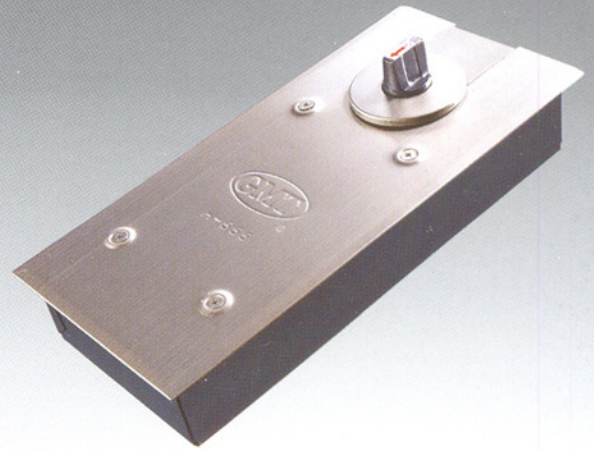

# 全方位可调型 H-555

POSITION ADJUSTABLE

**型号**

H-555

**外型尺寸**

262×108×51mm

**最大门扇承重**

110kg

**门扇适用宽度**

800~1000mm

**最大开启角度**

116°

**特性**

中心臂双向开启型, 90° 止动装置  
两段速度调整, 全方位可调型

**Item No.**

H-555

**Features**

Center Hung, Double Acting

With 90° Stop-Device

2 Section Speed, Adjustment Valve, Position Adjustable.

缓冲区 Backcheck Control

复位区 Back to Closed Position Area

全方位调整示意图 Adjustment Degree Diagram