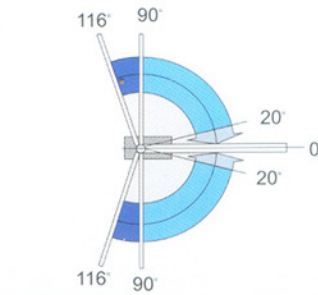

# 全方位可调型 H-555

POSITION ADJUSTABLE

**型号**

H-555

**外型尺寸**

262×108×51mm

**最大门扇承重**

110kg

**门扇适用宽度**

800~1000mm

**最大开启角度**

116°

**特性**

中心臂双向开启型, 90° 止动装置  
两段速度调整, 全方位可调型

**Item No.**

H-555

**Dimension**

262×108×51mm

**Max. Door Weight**

110kg

**Door Width**

800~1000mm

**Max. Open Degree**

116°

**Features**

Center Hung, Double Acting

With 90° Stop-Device

2 Section Speed, Adjustment Valve, Position Adjustable.

缓冲区 Backcheck Control

复位区 Back to Closed Position Area

全方位调整示意图 Adjustment Degree Diagram