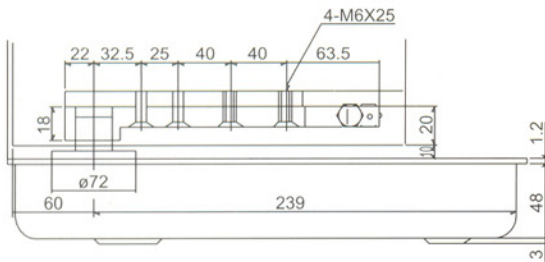

Double action floor hinge

Optional with 90° hold open

Model	Max. Door Width (mm)	Max. Door Weight
N-211	900(W) x 2100(H)	≤ 85 Kgs
N-222	1000(W) x 2100(H)	≤ 120 Kgs

Dimensions 297(L) x 143(W) x 48(H) mm

Max. opening 116°

Fix screw
Patented no. ZL 97 2 34782,8

Adjustable closing speed