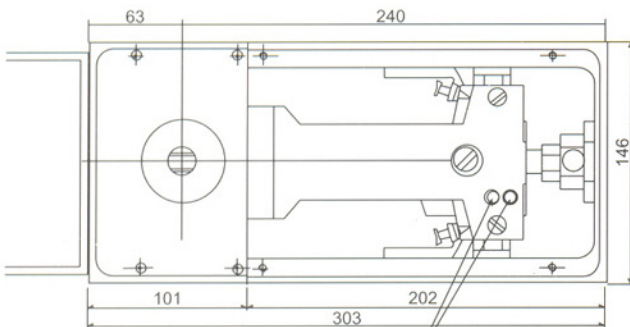

Double action floor hinge

Optional with 90° hold open

Model	Max. Door Width (mm)	Max. Door Weight
N-211	900(W) x 2100(H)	≤ 85 Kgs
N-222	1000(W) x 2100(H)	≤ 120 Kgs

Dimensions 297(L) x 143(W) x 48(H) mm

Max. opening 116°

Fix screw
Patented no. ZL 97 2 34782,8

Adjustable closing speed