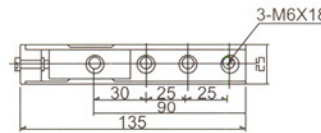

Double action floor hinge

Optional with 90° hold open

Model	Max. Door Width (mm)	Max. Door Weight
N-211	900(W) x 2100(H)	≤ 85 Kgs
N-222	1000(W) x 2100(H)	≤ 120 Kgs

Dimensions 297(L) x 143(W) x 48(H) mm

Max. opening 116°

Fix screw
Patented no. ZL 97 2 34782,8

Adjustable closing speed