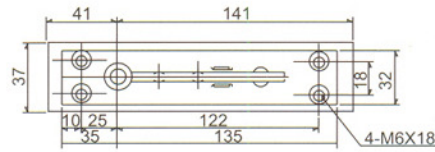

Double action floor hinge

Optional with 90° hold open

Model	Max. Door Width (mm)	Max. Door Weight
N-211	900(W) x 2100(H)	≤ 85 Kgs
N-222	1000(W) x 2100(H)	≤ 120 Kgs

Dimensions 297(L) x 143(W) x 48(H) mm

Max. opening 116°

Fix screw
Patented no. ZL 97 2 34782,8

Adjustable closing speed