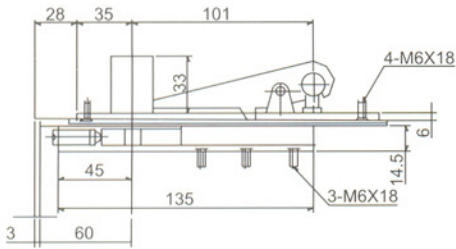

Double action floor hinge

Optional with 90° hold open

Model	Max. Door Width (mm)	Max. Door Weight
N-211	900(W) x 2100(H)	≤ 85 Kgs
N-222	1000(W) x 2100(H)	≤ 120 Kgs

Dimensions 297(L) x 143(W) x 48(H) mm

Max. opening 116°

Fix screw
Patented no. ZL 97 2 34782,8

Adjustable closing speed