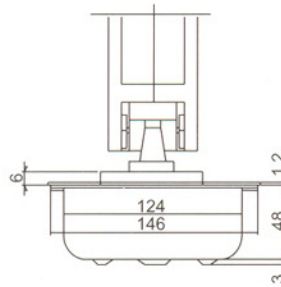

Double action floor hinge

Optional with 90° hold open

Model	Max. Door Width (mm)	Max. Door Weight
N-211	900(W) x 2100(H)	≤ 85 Kgs
N-222	1000(W) x 2100(H)	≤ 120 Kgs

Dimensions 297(L) x 143(W) x 48(H) mm

Max. opening 116°

Fix screw
Patented no. ZL 97 2 34782,8

Adjustable closing speed