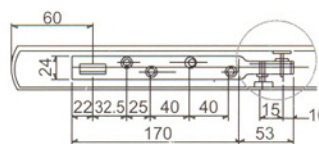

Double action floor hinge

Optional with 90° hold open

Model	Max. Door Width (mm)	Max. Door Weight
N-211	900(W) x 2100(H)	≤ 85 Kgs
N-222	1000(W) x 2100(H)	≤ 120 Kgs

Dimensions 297(L) x 143(W) x 48(H) mm

Max. opening 116°

Fix screw
Patented no. ZL 97 2 34782,8

Adjustable closing speed