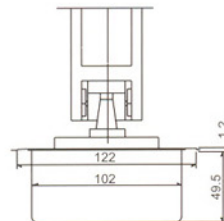

Double action floor hinge Optional with 90° hold open

Max. opening 116°

Model	Max. Door Width (mm)	Max. Door Weight
H-210C	900(W) x 2100(H)	≤ 80 Kgs
H-220C	1000(W) x 2100(H)	≤ 110 Kgs

Dimensions 295(L) x 122(W) x 49.5(H) mm

Fix screw
Patented no. ZL 97 2 34782,8