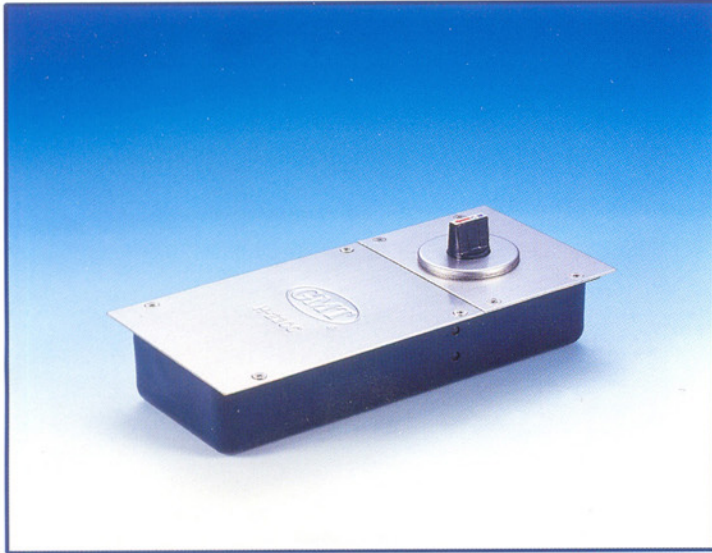

Double action floor hinge Optional with 90° hold open

Max. opening 116°

Model	Max. Door Width (mm)	Max. Door Weight
H-210C	900(W) x 2100(H)	≤ 80 Kgs
H-220C	1000(W) x 2100(H)	≤ 110 Kgs

Dimensions 295(L) x 122(W) x 49.5(H) mm

Fix screw
Patented no. ZL 97 2 34782,8