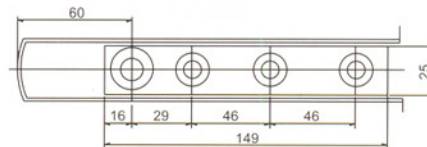

Double action floor hinge

Optional with 90° hold open

Max. opening 120°

| Model | Max. Door Width (mm) | Max. Door Weight |
|---------------|----------------------|------------------|
| S-1300 | 1100(W) x 2100(H) | ≤ 130 Kgs |
| S-1400 | 1150(W) x 2200(H) | ≤ 150 Kgs |

Dimensions 280(L) x 137(W) x 57.5(H) mm

Fix screw
Patented no. ZL 97 2 34782,8