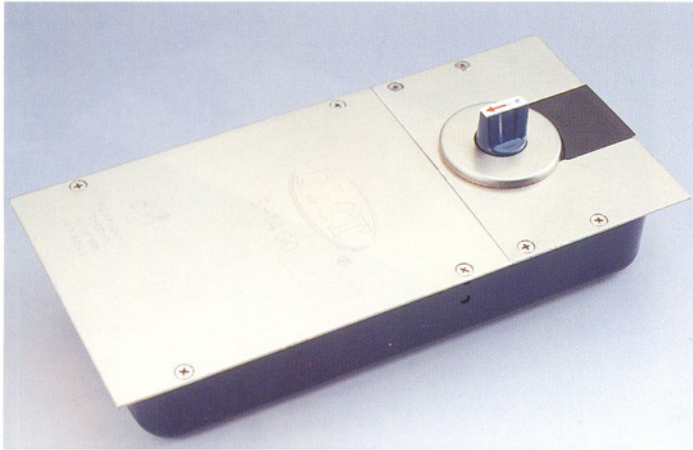

Double action floor hinge

Optional with 90° hold open

Max. opening 120°

| Model | Max. Door Width (mm) | Max. Door Weight |
|---------------|----------------------|------------------|
| S-1300 | 1100(W) x 2100(H) | ≤ 130 Kgs |
| S-1400 | 1150(W) x 2200(H) | ≤ 150 Kgs |

Dimensions 280(L) x 137(W) x 57.5(H) mm

Fix screw
Patented no. ZL 97 2 34782,8