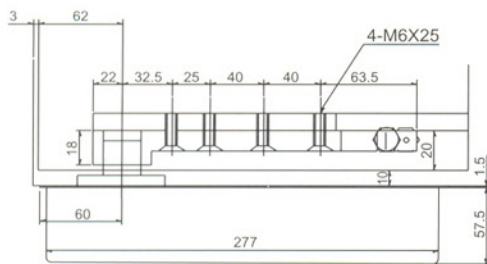

Double action floor hinge

Optional with 90° hold open

Max. opening 120°

| Model | Max. Door Width (mm) | Max. Door Weight |
|---------------|----------------------|------------------|
| S-1300 | 1100(W) x 2100(H) | ≤ 130 Kgs |
| S-1400 | 1150(W) x 2200(H) | ≤ 150 Kgs |

Dimensions 280(L) x 137(W) x 57.5(H) mm

Fix screw
Patented no. ZL 97 2 34782,8