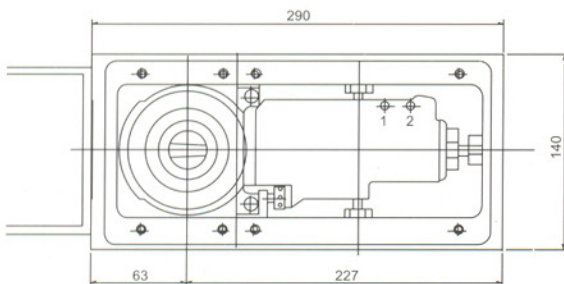

Double action floor hinge

Optional with 90° hold open

Max. opening 120°

| Model | Max. Door Width (mm) | Max. Door Weight |
|---------------|----------------------|------------------|
| S-1300 | 1100(W) x 2100(H) | ≤ 130 Kgs |
| S-1400 | 1150(W) x 2200(H) | ≤ 150 Kgs |

Dimensions 280(L) x 137(W) x 57.5(H) mm

Fix screw
Patented no. ZL 97 2 34782,8