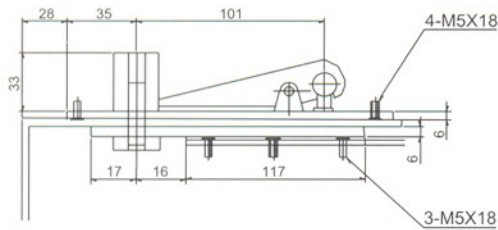

Double action floor hinge

Optional with 90° hold open

Max. opening 120°

| Model | Max. Door Width (mm) | Max. Door Weight |
|---------------|----------------------|------------------|
| S-1300 | 1100(W) x 2100(H) | ≤ 130 Kgs |
| S-1400 | 1150(W) x 2200(H) | ≤ 150 Kgs |

Dimensions 280(L) x 137(W) x 57.5(H) mm

Fix screw
Patented no. ZL 97 2 34782,8