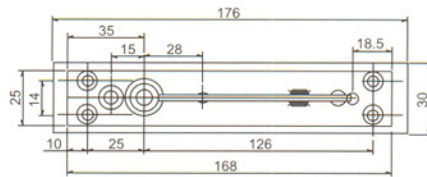

Double action floor hinge

Optional with 90° hold open

Max. opening 120°

| Model | Max. Door Width (mm) | Max. Door Weight |
|---------------|----------------------|------------------|
| S-1300 | 1100(W) x 2100(H) | ≤ 130 Kgs |
| S-1400 | 1150(W) x 2200(H) | ≤ 150 Kgs |

Dimensions 280(L) x 137(W) x 57.5(H) mm

Fix screw
Patented no. ZL 97 2 34782,8