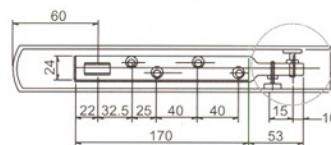

Double action floor hinge

Optional with 90° hold open

Max. opening 120°

| Model | Max. Door Width (mm) | Max. Door Weight |
|---------------|----------------------|------------------|
| S-1300 | 1100(W) x 2100(H) | ≤ 130 Kgs |
| S-1400 | 1150(W) x 2200(H) | ≤ 150 Kgs |

Dimensions 280(L) x 137(W) x 57.5(H) mm

Fix screw
Patented no. ZL 97 2 34782,8