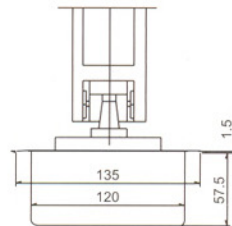

Double action floor hinge

Optional with 90° hold open

Max. opening 120°

| Model | Max. Door Width (mm) | Max. Door Weight |
|---------------|----------------------|------------------|
| S-1300 | 1100(W) x 2100(H) | ≤ 130 Kgs |
| S-1400 | 1150(W) x 2200(H) | ≤ 150 Kgs |

Dimensions 280(L) x 137(W) x 57.5(H) mm

Fix screw
Patented no. ZL 97 2 34782,8