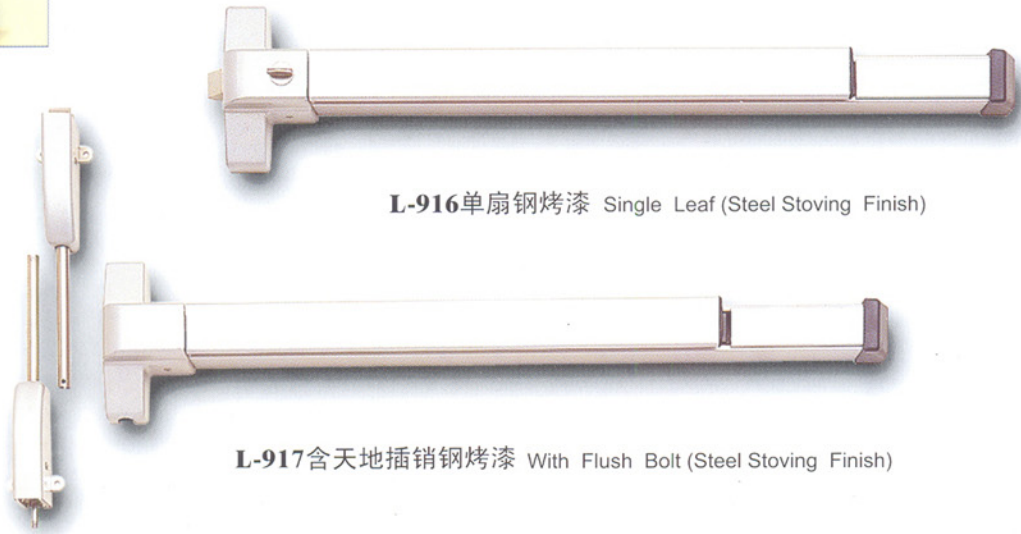

平推式钢烤漆 916/917

L-916单扇钢烤漆 Single Leaf (Steel Stoving Finish)

L-917含天地插销钢烤漆 With Flush Bolt (Steel Stoving Finish)